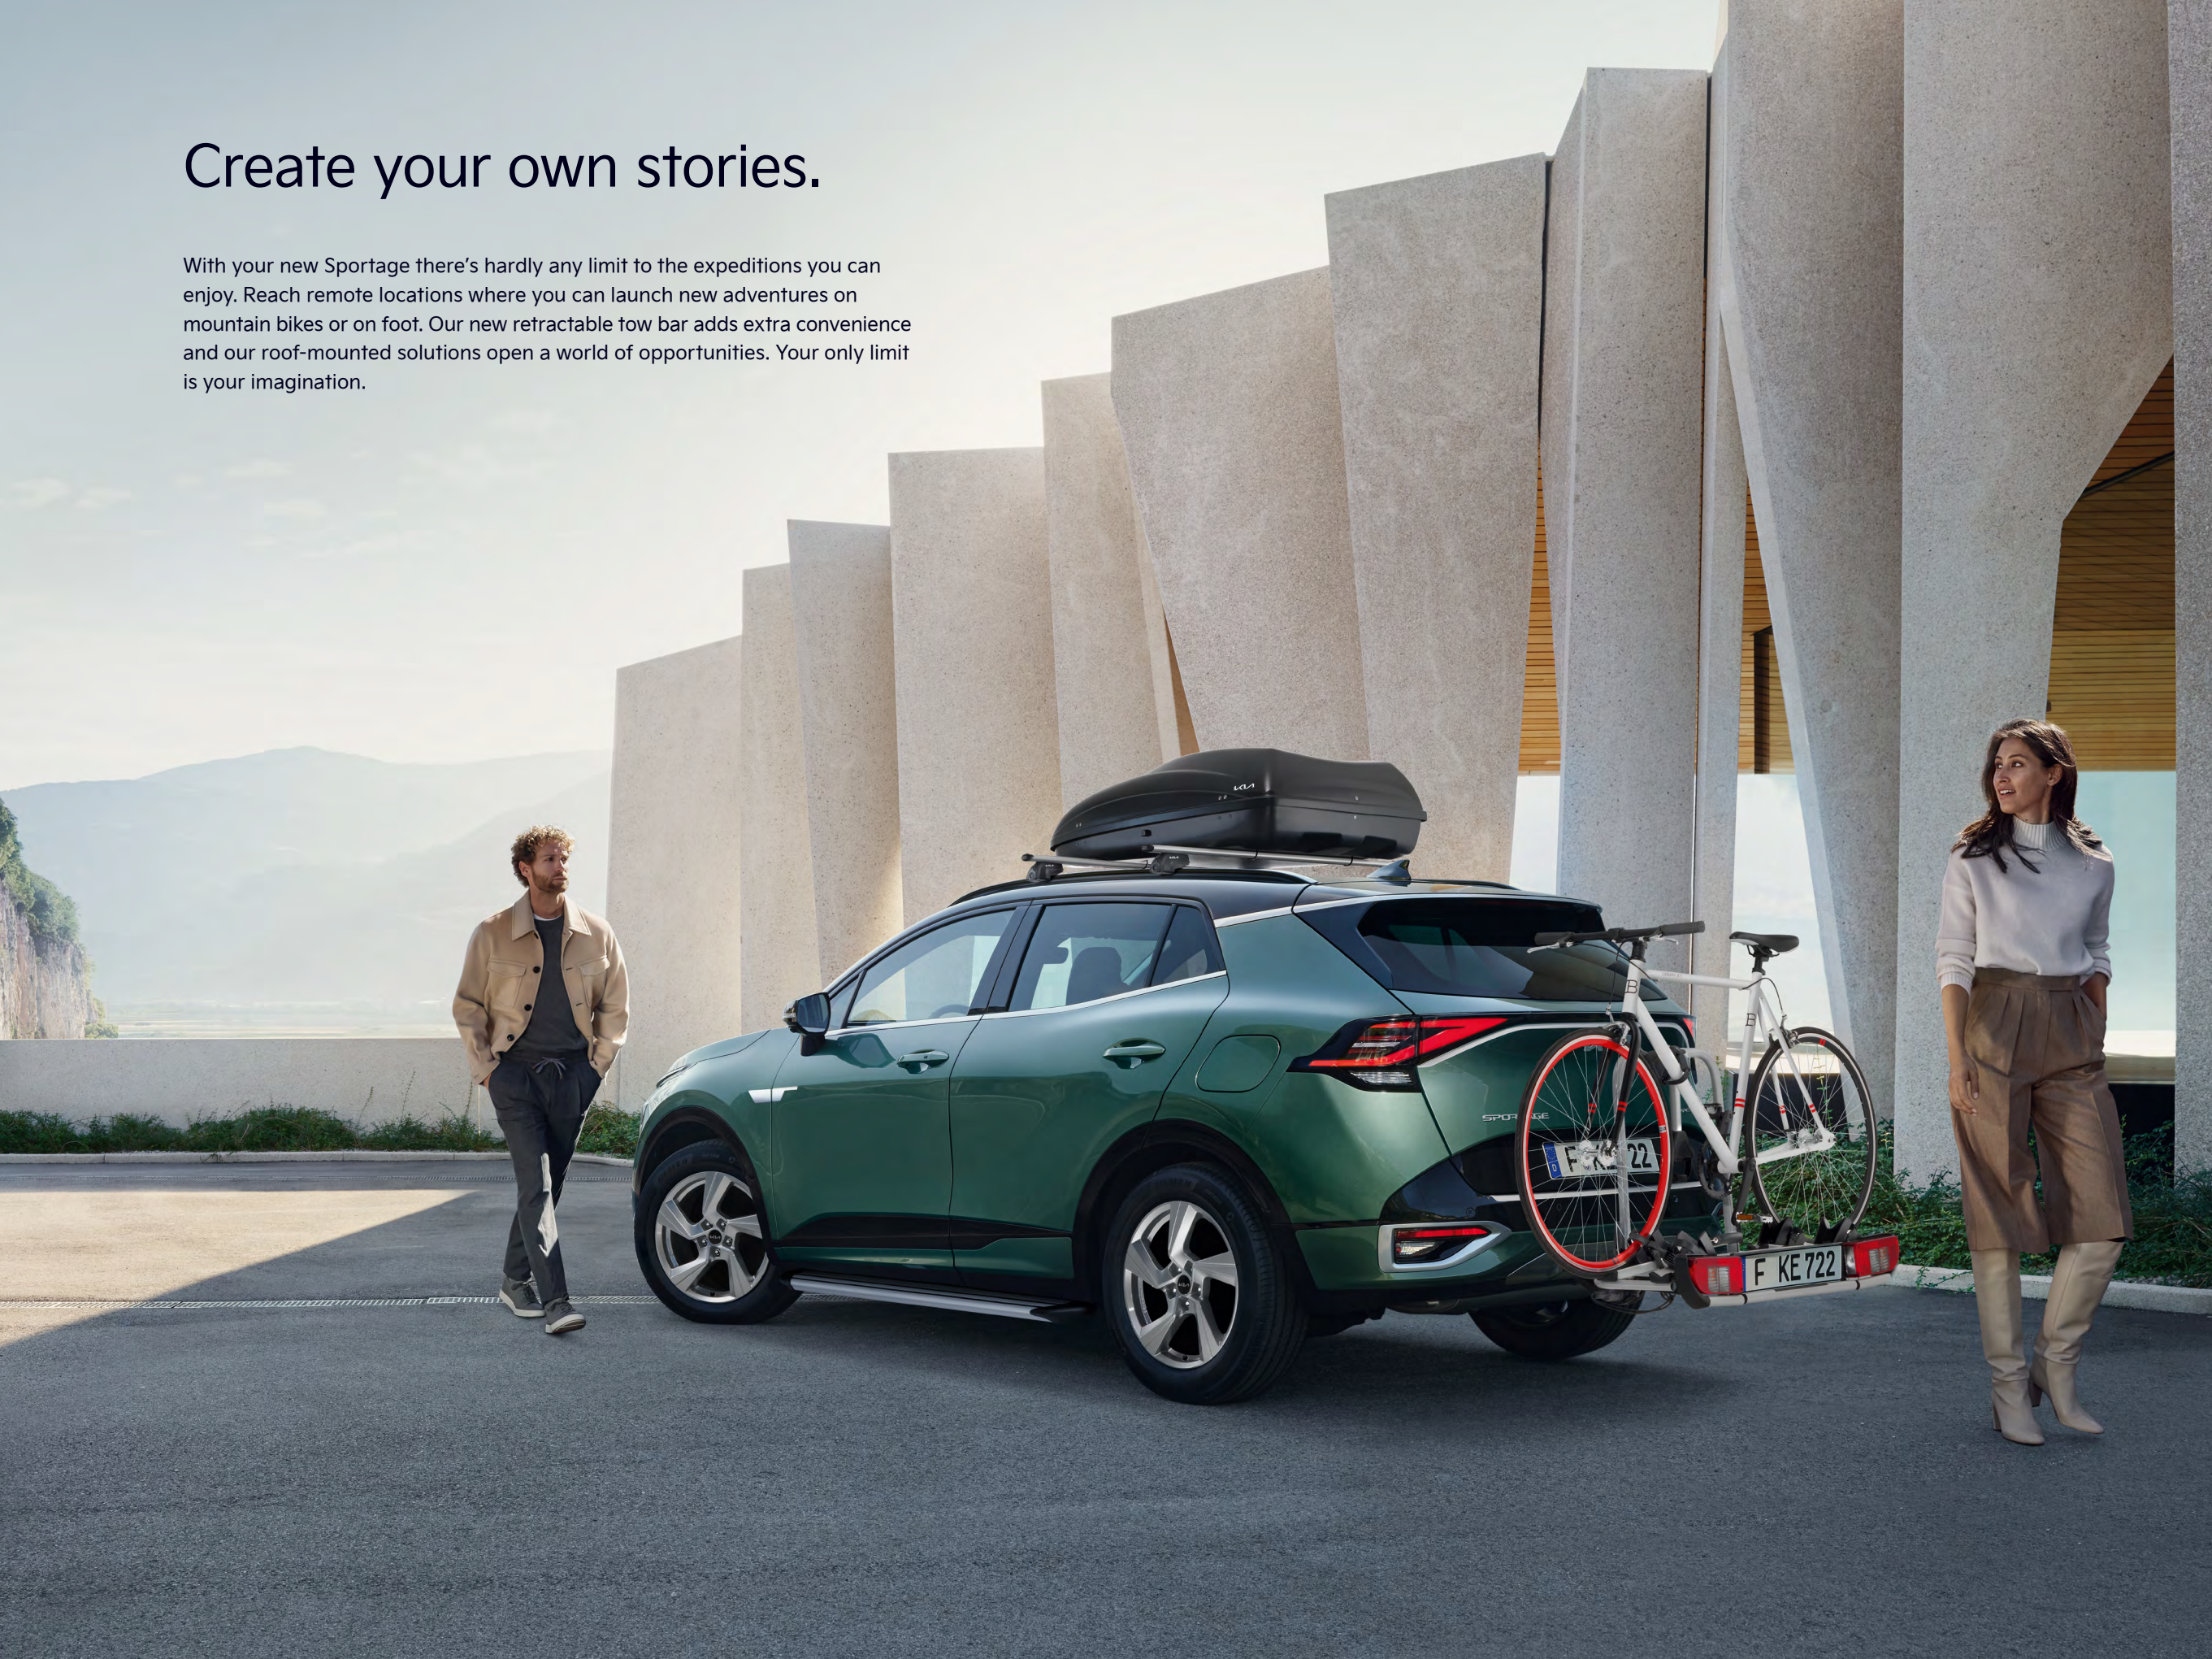

Create your own stories.

With your new Sportage there's hardly any limit to the expeditions you can enjoy. Reach remote locations where you can launch new adventures on mountain bikes or on foot. Our new retractable tow bar adds extra convenience and our roof-mounted solutions open a world of opportunities. Your only limit is your imagination.