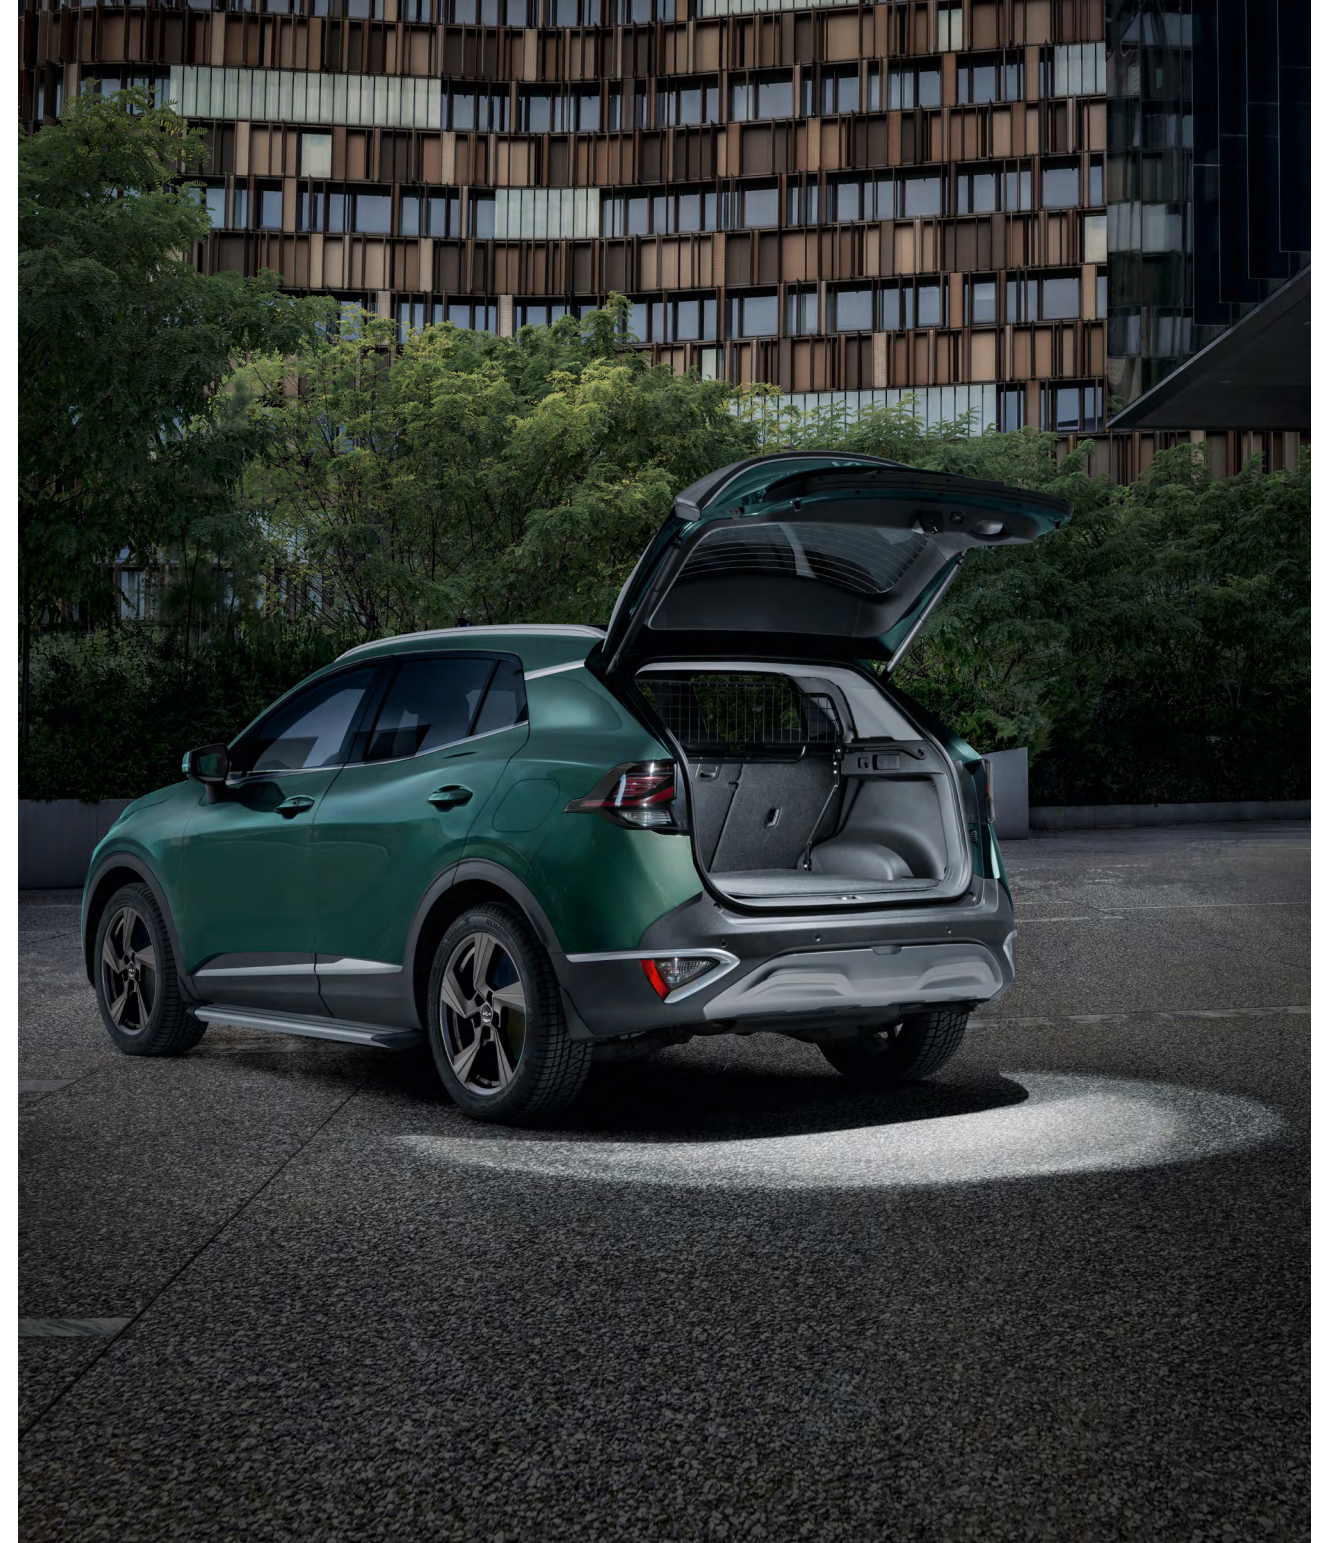

66651ADE01K

LED door projectors, GT-line logo. This luminous detail gives a lasting impression. Bring a special touch to every entrance after dark, by projecting the sharp contours of the GT-line logo on the ground every time the front doors are opened. Only for vehicles with automatic window up/down function for front row windows.

66651ADE01GL

LED puddle lights. The spotlight is on whenever you open the car door. These LED puddle lights add a distinctive yet subtle glow for a unique entrance - and increased visibility, especially in darkness.

66651ADE00

LED trunk and tailgate lights. Never feel helpless again while trying to find some specific item in the dark. Or step into something while doing so. The LED trunk and tailgate lights come to life as soon as you open the tailgate. Enjoy perfect visibility in and outside your trunk!