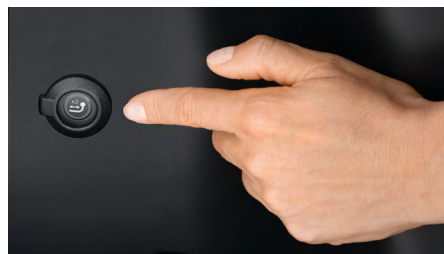

Bike carrier for all tow bars. The ideal companion for cycling holidays or day trips out. Designed for maximum enjoyment and minimum hassle. It can carry 2 bikes with a maximum payload of 60 kg. Easy to load, it is theft-resistant and you can even open the tailgate with your bikes on the back!
E823055001 (LHD only)